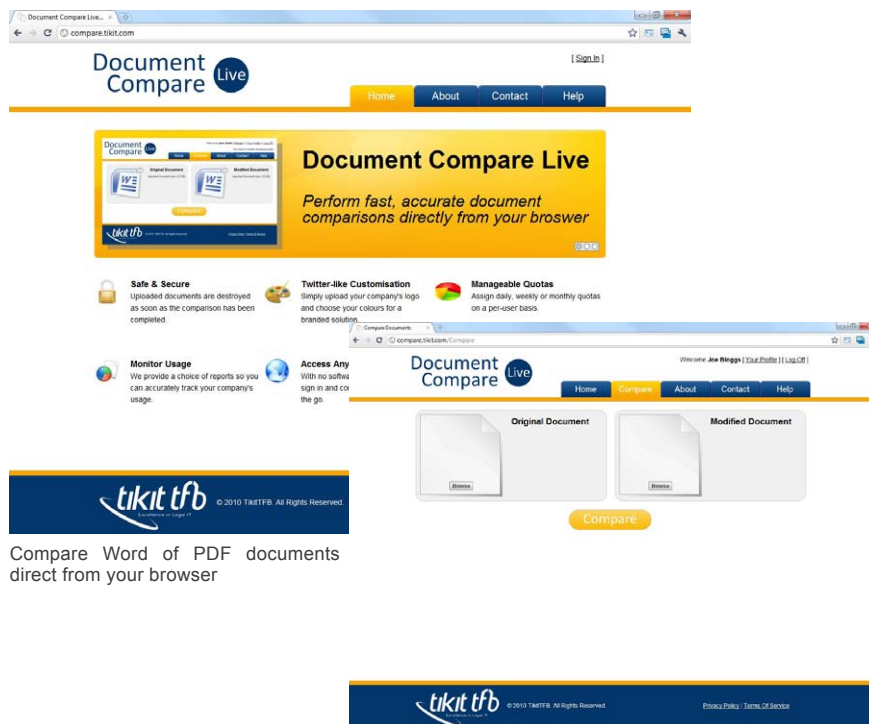

# ONLINE DOCUMENT COMPARISON

Make fast, accurate document comparisons direct from your browser with Document Compare Live.

An extension of our Partner for Windows Document Compare Server product, Document Compare Live is an online document comparison service that allows firms to utilise comprehensive comparison technology without the need to deploy any software.

Powered by Workshare™ comparison technology, upload any Microsoft Word or PDF document you wish to compare and receive a comprehensive comparison overview within seconds!

Compare Word or PDF documents direct from your browser